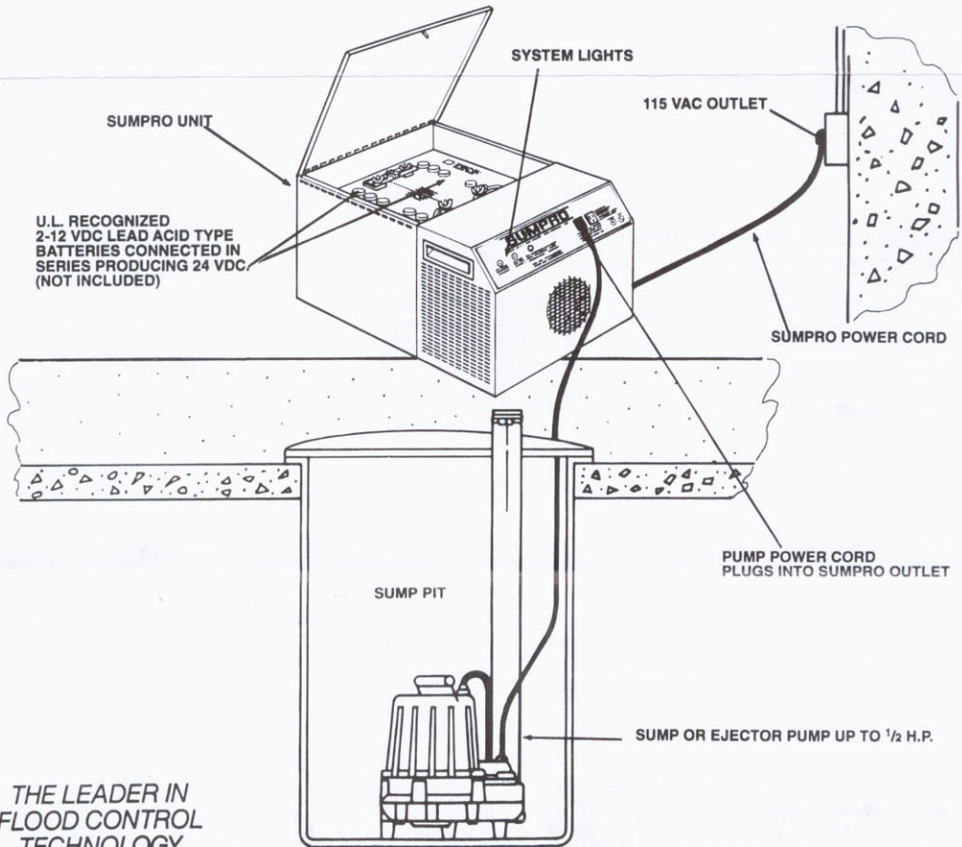

SUMPRO®

The Ultimate Fully-Automatic Auxiliary Power Source For Residential Flood Control

*THE LEADER IN
FLOOD CONTROL
TECHNOLOGY*

SUMPRO is the ultimate, fully-automatic, auxiliary power source that money can buy. SUMPRO is a power converter which allows you to do what you have never been able to do before. The SUMPRO actually takes D.C. battery power and converts it into 115 VAC power (when standard power fails or is not available). This allows you to eliminate those unreliable 12 VDC powered pumps and continue to use your standard 115 VAC pump without any modifications or piping changes.